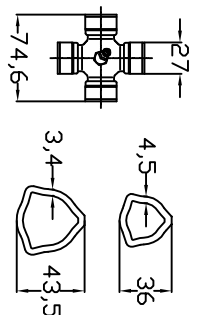

WARNING!
SECTIONS OF THE ASSEMBLY MARKED ARE NOT SHIELDED AND MUST BE SHIELDED BY AN INTERACTIVE GUARDING SYSTEM. BINACCHI S.p.A. DECLINES RESPONSIBILITY IF PROPER GUARD ARE NOT PROVIDED OR MAINTAINED.

TIPO-TYPE
Typ

B4

CLIENTE-CUSTOMER-CLIENT-KUNDE

DANI-TECH A/S -DK-

RIE-CLIENTE-CUSTOMER REF.-REF-CLIENT-BEZUG KUNDE

TIPO DI MACCHINA-TYPE DE IMPLEMENT-TYPE DE MACHINE-MASCHINENTYPE

DATA
26/06/13

VISTO

MODIFICHE-MODIFICATIONS-ÄNDERUNGEN-MODIFICACIONES

POTENZA : 35 Cv (540 g/min)

NOTE :

COPPIA : 460 Nm (540 g/min)